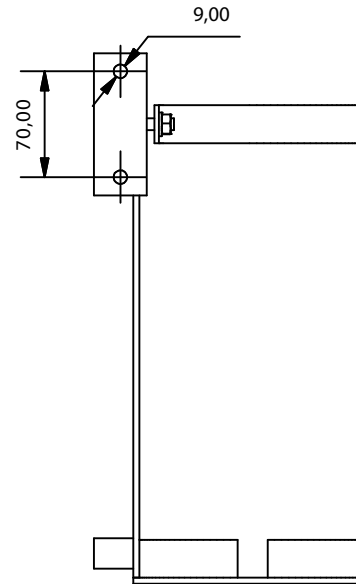

# IRONWORK FOR PILOT BOTTLE

## HP274

Specifications	
Name	Value
Finished	Red paint (RAL 9005)

Av. Alfonso Peña Boeuf, 6 y 9  
 28022 MADRID - ESPAÑA  
 TEL: +34 913121656  
 FAX: +34 913295820

#### IRONWORK FOR PILOT BOTTLE

Description: Element used to anchor the pilot bottle to the wall. In the case of being next to a battery in double row can also be anchored to the battery ironwork.

Code sheet:	Group sheet:	Reference:	Drawn:	Date:	Revised:	Date:	Review:	Format:
AEX-FTC-02-028	CO2	HP274	DCM	28/04/2016	MRC	28/04/2016	1	A4