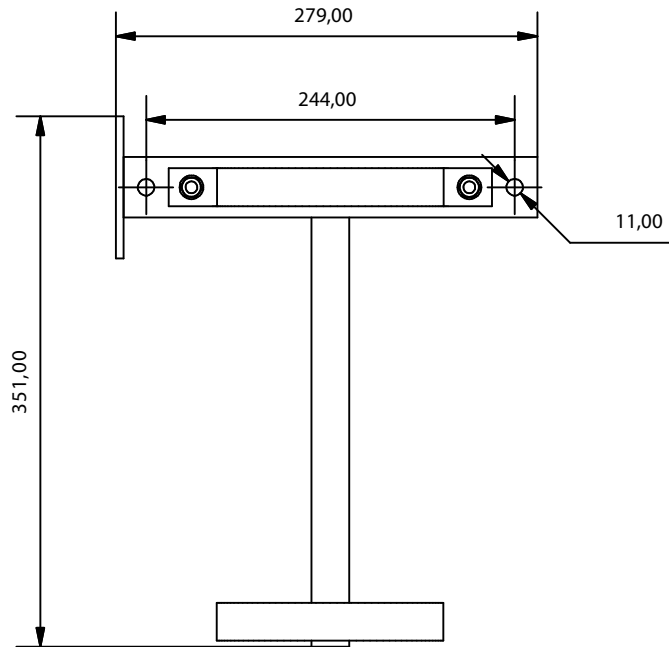

# IRONWORK FOR PILOT BOTTLE

## HP274

Specifications	
Name	Value
Finished	Red paint (RAL 9005)

Av. Alfonso Peña Boeuf, 6 y 9  
 28022 MADRID - ESPAÑA  
 TEL: +34 913121656  
 FAX: +34 913295820

#### IRONWORK FOR PILOT BOTTLE

Description: Element used to anchor the pilot bottle to the wall. In the case of being next to a battery in double row can also be anchored to the battery ironwork.

Code sheet:	Group sheet:	Reference:	Drawn:	Date:	Revised:	Date:	Review:	Format:
AEX-FTC-02-028	CO2	HP274	DCM	28/04/2016	MRC	28/04/2016	1	A4