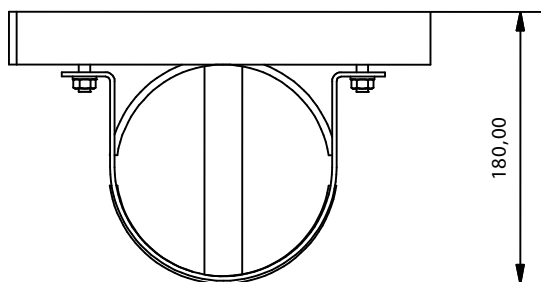

IRONWORK FOR PILOT BOTTLE

HP274

Specifications	
Name	Value
Finished	Red paint (RAL 9005)

Av. Alfonso Peña Boeuf, 6 y 9
28022 MADRID - ESPAÑA
TEL: +34 913121656
FAX: +34 913295820

DATA SHEET

IRONWORK FOR PILOT BOTTLE

Description: Element used to anchor the pilot bottle to the wall. In the case of being next to a battery in double row can also be anchored to the battery ironwork.

Code sheet:	Group sheet:	Reference:	Drawn:	Date:	Revised:	Date:	Review:	Format:
AEX-FTC-02-028	CO2	HP274	DCM	28/04/2016	MRC	28/04/2016	1	A4